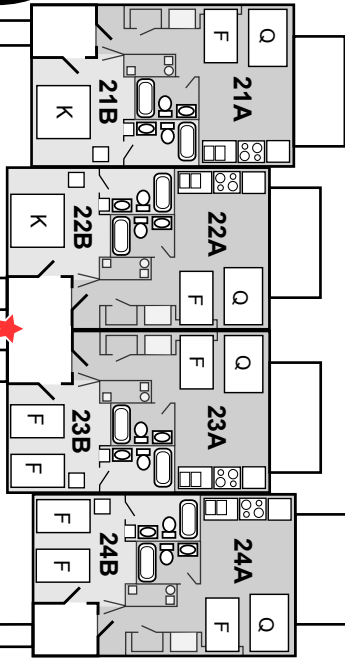

Reservations (512) 740-1698
 1925 American Dr., #14A
 Lago Vista, Texas 78645
 FAX (512) 535-1573
<http://alohasuitesoflaketravis.com>

Building A
 21013 Highland Lake

Building J
 1925 American

Assignment of rooms:

Unit 11B _____	Unit 21A _____
Unit 12A _____	Unit 21B _____
Unit 12B _____	Unit 22A _____
Unit 13A _____	Unit 22B _____
Unit 13B _____	Unit 23A _____
Unit 14B _____	Unit 23B _____
	Unit 24A _____
	Unit 24B _____